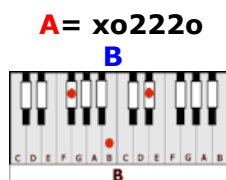

BREATHLESS – The Corrs (B)

CAPO 2ND FRET

GUITAR / KEYBOARD CHORDS:

N.C.

INTRO: Go on, go on, leave me breathless

A/B

(Come on)

A/B E/F# Bm/C#m F#m/G#m E/F# A/B

BREAK: A/B
A/B E/F# Bm/C#m F#m/G#m E/F# A/B X2

D/E E/F# F#m/G#m
BRIDGE: I'm like a knife
D/E E/F# A/B Asus4/Bsus4 - A/B
From you I cannot hide
D/E E/F# F#m/G#m
And I've lost my will to try
D/E E/F#
Can't hide it, can't fight it