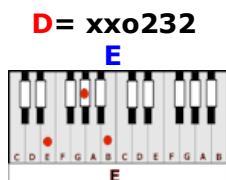

BREATHLESS – The Corrs (B)

CAPO 2ND FRET

GUITAR / KEYBOARD CHORDS:

N.C.

INTRO: Go on, go on, leave me breathless

A/B

(Come on)

A/B E/F# Bm/C#m F#m/G#m E/F# A/B

BREAK: A/B
A/B E/F# Bm/C#m F#m/G#m E/F# A/B X2

D/E E/F# F#m/G#m
BRIDGE: I'm like a knife
D/E E/F# A/B Asus4/Bsus4 - A/B
From you I cannot hide
D/E E/F# F#m/G#m
And I've lost my will to try
D/E E/F#
Can't hide it, can't fight it