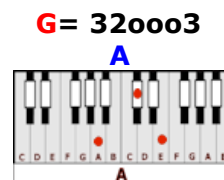

BREATHLESS – The Corrs (B)

CAPO 2ND FRET

GUITAR / KEYBOARD CHORDS:

N.C.

INTRO: Go on, go on, leave me breathless

A/B

(Come on)

A/B E/F# Bm/C#m F#m/G#m E/F# A/B

BREAK: A/B
A/B E/F# Bm/C#m F#m/G#m E/F# A/B X2

D/E E/F# F#m/G#m
BRIDGE: I'm like a knife
D/E E/F# A/B Asus4/Bsus4 - A/B
From you I cannot hide
D/E E/F# F#m/G#m
And I've lost my will to try
D/E E/F#
Can't hide it, can't fight it