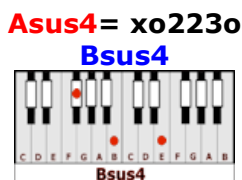

BREATHLESS – The Corrs (B)

CAPO 2ND FRET

GUITAR / KEYBOARD CHORDS:

N.C.

INTRO: Go on, go on, leave me breathless

A/B

(Come on)

A/B E/F# Bm/C#m F#m/G#m E/F# A/B

E/F# F#m/G#m
BRIDGE: It's like a dream
D/E E/F# A/B Asus4/Bsus4 - A/B
Al - though I'm not a - sleep
D/E E/F# F#m/G#m
And I never want to wake up
D/E E/F#
Don't lose it, don't leave it

D/E G/A A/B Asus4/Bsus4 - A/B
CHORUS: So go on, go on, come on, leave me breath - less
D/E G/A A/B Asus4/Bsus4 - A/B
Tempt me, tease me, until I can't de - ny this
D/E G/A A/B Asus4/Bsus4 - A/B
Lov - ing feeling, make me long for your kiss
D/E G/A A/B
Go on, go on, ye - ah Come On!

BREAK: A/B
A/B E/F# Bm/C#m F#m/G#m E/F# A/B X2

D/E E/F# F#m/G#m
BRIDGE: I'm like a knife
D/E E/F# A/B Asus4/Bsus4 - A/B
From you I cannot hide
D/E E/F# F#m/G#m
And I've lost my will to try
D/E E/F#
Can't hide it, can't fight it