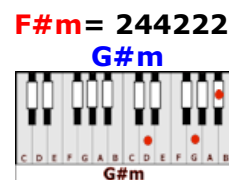

BREATHLESS – The Corrs (B)

CAPO 2ND FRET

GUITAR / KEYBOARD CHORDS:

N.C.

INTRO: Go on, go on, leave me breathless

A/B

(Come on)

A/B E/F# Bm/C#m F#m/G#m E/F# A/B

A/B E/F# Bm/C#m F#m/G#m E/F# A/B

The daylight's fading slowly ... but time with you is standing still

E/F# Bm/C#m F#m/G#m E/F# D/E

I'm waiting for you only ... the slightest touch and I feel weak

E/F# F#m/G#m

BREAK: A/B
A/B E/F# Bm/C#m F#m/G#m E/F# A/B X2

D/E E/F# F#m/G#m
BRIDGE: I'm like a knife
D/E E/F# A/B Asus4/Bsus4 - A/B
From you I cannot hide
D/E E/F# F#m/G#m
And I've lost my will to try
D/E E/F#
Can't hide it, can't fight it