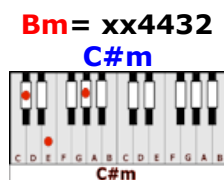

BREATHLESS – The Corrs (B)

CAPO 2ND FRET

GUITAR / KEYBOARD CHORDS:

N.C.

INTRO: Go on, go on, leave me breathless

A/B

(Come on)

A/B E/F# Bm/C#m F#m/G#m E/F# A/B

A/B E/F# Bm/C#m F#m/G#m E/F# A/B

The daylight's fading slowly ... but time with you is standing still

E/F# Bm/C#m F#m/G#m E/F# D/E

I'm waiting for you only ... the slightest touch and I feel weak

E/F# F#m/G#m

E/F# F#m/G#m
BRIDGE: It's like a dream
D/E E/F# A/B Asus4/Bsus4 - A/B
Al - though I'm not a - sleep
D/E E/F# F#m/G#m
And I never want to wake up
D/E E/F#
Don't lose it, don't leave it

D/E G/A A/B Asus4/Bsus4 - A/B
CHORUS: So go on, go on, come on, leave me breath - less
D/E G/A A/B Asus4/Bsus4 - A/B
Tempt me, tease me, until I can't de - ny this
D/E G/A A/B Asus4/Bsus4 - A/B
Lov - ing feeling, make me long for your kiss
D/E G/A A/B
Go on, go on, ye - ah Come On!

BREAK: A/B
A/B E/F# Bm/C#m F#m/G#m E/F# A/B X2

D/E E/F# F#m/G#m
BRIDGE: I'm like a knife
D/E E/F# A/B Asus4/Bsus4 - A/B
From you I cannot hide
D/E E/F# F#m/G#m
And I've lost my will to try
D/E E/F#
Can't hide it, can't fight it