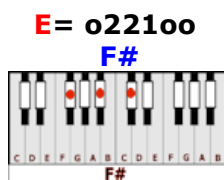

BREATHLESS – The Corrs (B)

CAPO 2ND FRET

GUITAR / KEYBOARD CHORDS:

N.C.

INTRO: Go on, go on, leave me breathless

A/B

(Come on)

A/B E/F# Bm/C#m F#m/G#m E/F# A/B

A/B E/F# Bm/C#m F#m/G#m E/F# A/B

The daylight's fading slowly ... but time with you is standing still

E/F# Bm/C#m F#m/G#m E/F# D/E

I'm waiting for you only ... the slightest touch and I feel weak

E/F# F#m/G#m

BREAK: A/B
A/B E/F# Bm/C#m F#m/G#m E/F# A/B X2

D/E E/F# F#m/G#m
BRIDGE: I'm like a knife
D/E E/F# A/B Asus4/Bsus4 - A/B
From you I cannot hide
D/E E/F# F#m/G#m
And I've lost my will to try
D/E E/F#
Can't hide it, can't fight it